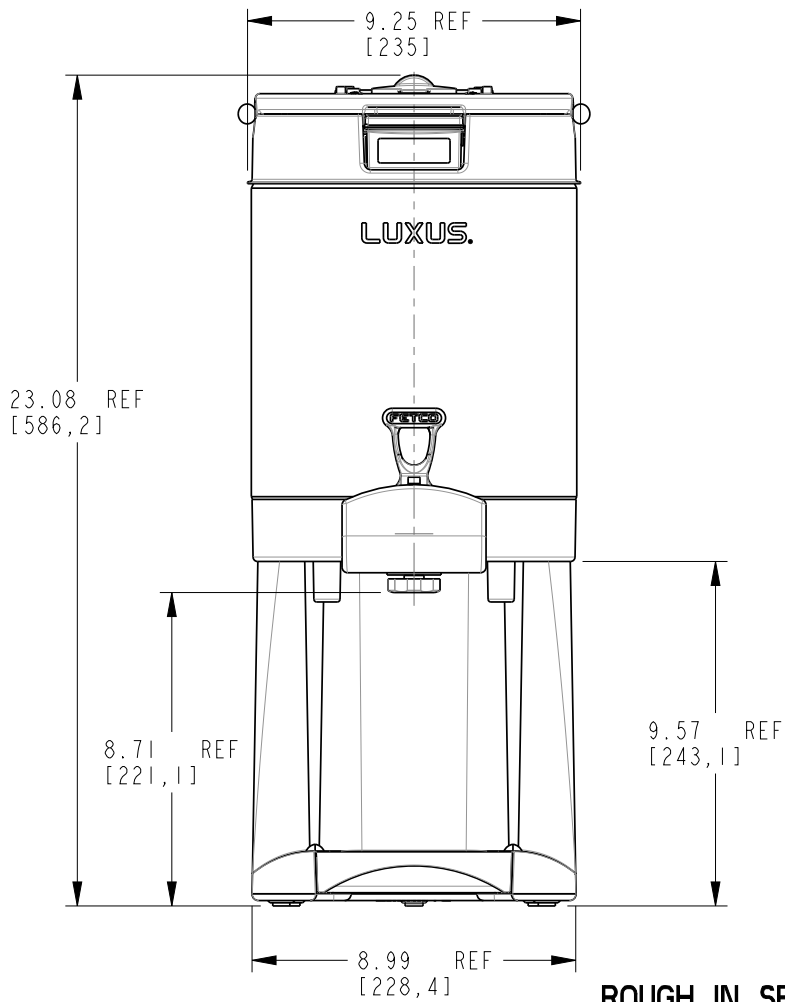

NOTE:
DIMENSION IN PARETHESIS ARE METRIC

SCALE 0.062

ROUGH IN SPECIFICATION, L4D-15
FETCO P/N: 1201.00027.00
(SCALE: .188)

(REF. ASS'Y.: 1101.00328.00)