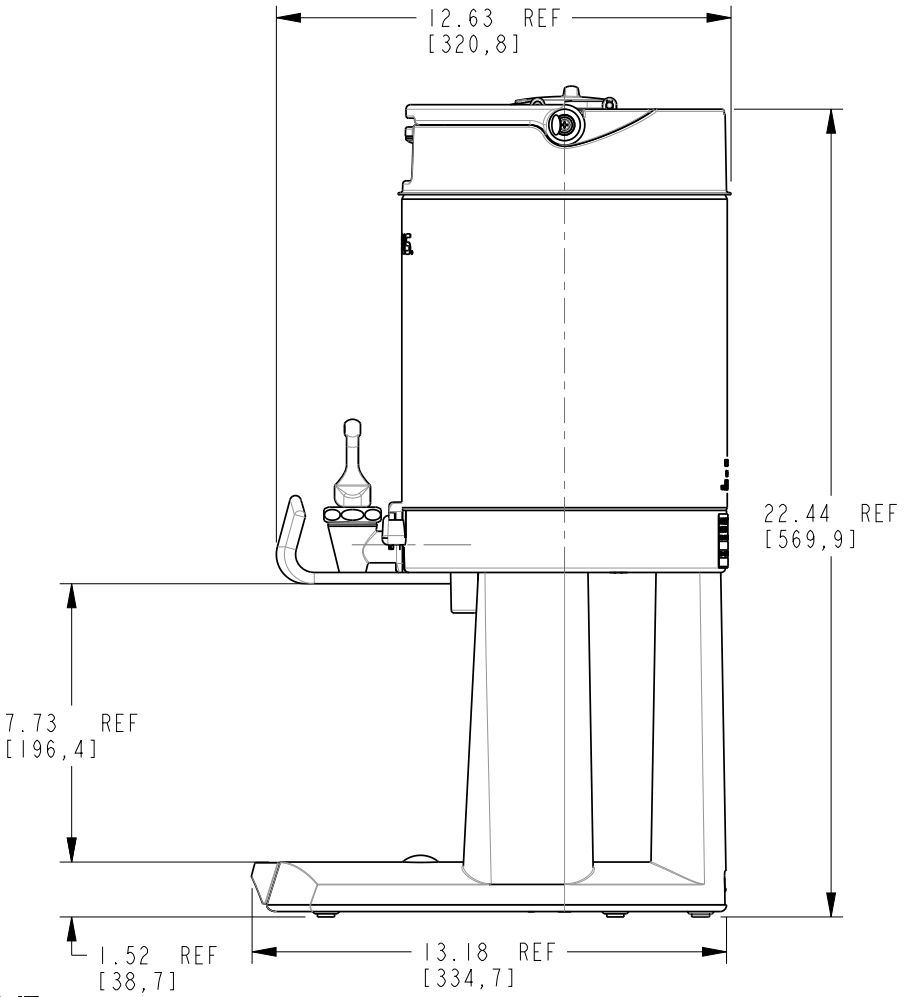

NOTE:
DIMENSION IN PARETHESIS ARE METRIC

SCALE 0.062

ROUGH IN SPECIFICATION, L4D-15
FETCO P/N: 1201.00027.00
(SCALE: .188)

(REF. ASS'Y.: 1101.00328.00)